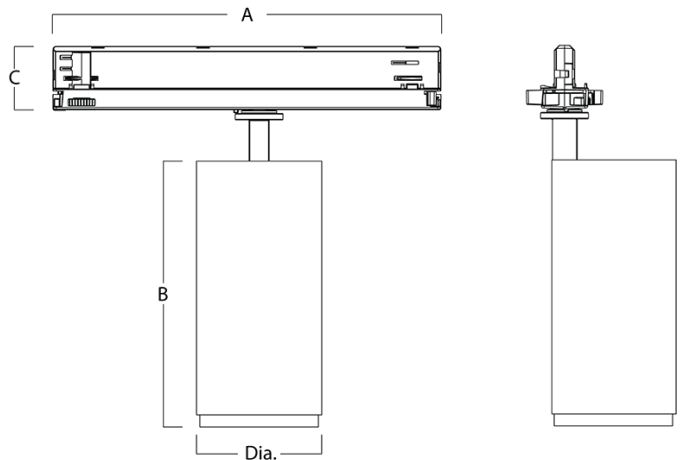

SONATA

LED Track spot

Order Codes

All dimensions are in millimetres

Order code	Description	Lumens (lm)	Total power (W)	Efficacy (lm/W)	Weight (kg)
SNT200MNWB	SONATA Track spot Black 17W - 4000K - Medium beam	2000	17	118	0.69
SNT200WNWW	SONATA Track spot White 17W - 4000K - Wide beam	2000	17	118	0.69
SNT200WNWB	SONATA Track spot Black 17W - 4000K - Wide beam	2000	17	118	0.69
SNT200MNWWW	SONATA Track spot White 17W - 4000K - Medium beam	2000	17	118	0.69
SNT200NNWB	SONATA Track spot Black 17W - 4000K - Narrow beam	2000	17	118	0.69
SNT200NNWWW	SONATA Track spot White 17W - 4000K - Narrow beam	2000	17	118	0.69
SNT280MNWWW	SONATA Track spot White 25W - 4000K - Medium beam	2800	25	112	0.69
SNT280MNWB	SONATA Track spot Black 25W - 4000K - Medium beam	2800	25	112	0.69
SNT280WNWWW	SONATA Track spot White 25W - 4000K - Wide beam	2800	25	112	0.69
SNT280WNWB	SONATA Track spot Black 25W - 4000K - Wide beam	2800	25	112	0.69
SNT280NNWB	SONATA Track spot Black 25W - 4000K - Narrow beam	2800	25	112	0.69
SNT280NNWWW	SONATA Track spot White 25W - 4000K - Narrow beam	2800	25	112	0.69

Dimensions

All dimensions are in millimetres

Order code	C	Diameter
SNT200MNWB	42.4	85
SNT200WNWWW	42.4	85
SNT200WNWB	42.4	85
SNT200MNWWW	42.4	85
SNT200NNWB	42.4	85
SNT200NNWWW	42.4	85
SNT280MNWWW	269	85
SNT280MNWB	42.4	85
SNT280WNWWW	42.4	85
SNT280WNWB	42.4	85
SNT280NNWB	42.4	85
SNT280NNWWW	42.4	85