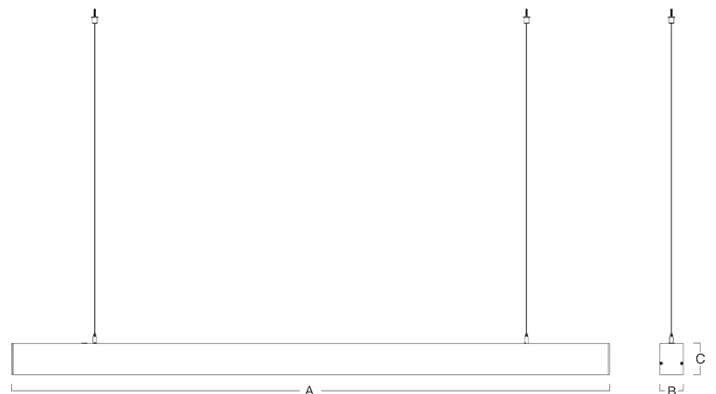

MPRM - Micro-prism diffuser

SIGNUM

Suspended linear system

Order Codes

All dimensions are in millimetres

Order code	Description	Lumens (lm)	Total power (W)	Efficacy (lm/W)	Weight (kg)
SGD4230ONWG	19W - 4000K Opal diffuser, direct - Grey	2300	19	121	2.30
SGD4230ONWW	19W - 4000K Opal diffuser, direct - White	2300	19	121	2.30
SGD4230ONWB	19W - 4000K Opal diffuser, direct - Black	2300	19	121	2.30
SGD5340ONWW	28W - 4000K Opal diffuser, direct - White	3400	28	121	3.20
SGD5340ONWB	28W - 4000K Opal diffuser, direct - Black	3400	28	121	3.20
SGD5340ONWG	28W - 4000K Opal diffuser, direct - Grey	3400	28	121	3.20
SGN4530ONWG	41W - 4000K Opal diffuser, indirect/direct - Grey	5300	41	129	3.70
SGN4530ONWW	41W - 4000K Opal diffuser, indirect/direct - White	5300	41	129	3.70
SGN4530ONWB	41W - 4000K Opal diffuser, indirect/direct - Black	5300	41	129	3.70
SGN5730ONWG	56W - 4000K Opal diffuser, indirect/direct - Grey	7300	56	130	5.35
SGN5730ONWW	56W - 4000K Opal diffuser, indirect/direct - White	7300	56	130	5.35
SGN5730ONWB	56W - 4000K Opal diffuser, indirect/direct - Black	7300	56	130	5.35

Dimensions

All dimensions are in millimetres

Order code	A	B	C
SGD4230ONWG	1085	57	75
SGD4230ONWW	1085	57	75
SGD4230ONWB	1085	57	75
SGD5340ONWW	1625	57	75
SGD5340ONWB	1625	57	75
SGD5340ONWG	1625	57	75
SGN4530ONWG	1085	57	75
SGN4530ONWW	1085	57	75
SGN4530ONWB	1085	57	75
SGN5730ONWG	1625	57	75
SGN5730ONWW	1625	57	75
SGN5730ONWB	1625	57	75