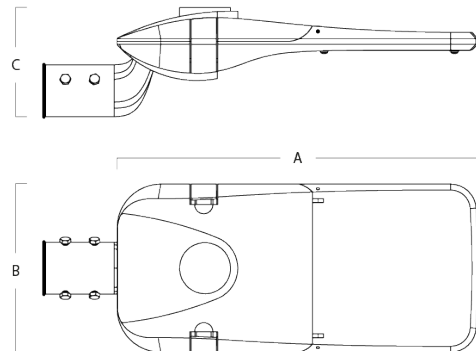

CITY RL

High performance road lantern

Features:

- High performance road lantern for use on minor roads
- Modern stylish design
- Available in 5 outputs and 2 body sizes
- Available in grey (RAL9006) or black (RAL9005)
- Ideal for mounting heights up to 12M
- Adjustable spigot hinge for tilting to 15°
- CRI: Ra>80
- Up to 149 lumens per Watt efficacy
- 84,000 hours lifetime (L80/B20)

Order Codes

All dimensions are in millimetres

Order code	Description	Lumens (lm)	Total power (W)	Efficacy (lm/W)	Weight (kg)
CTRT3330NWG	23W - 4000K - Grey	3300	23	143	5.36
CTRT3280WWG	23W - 3000K - Grey	2800	23	122	5.36
CTRT3570NWG	40W - 4000K - Grey	5700	40	143	5.36
CTRT3520WWG	40W - 3000K - Grey	5200	40	130	5.36
CTRT3860NWG	61W - 4000K - Grey	8600	61	141	5.36
CTRT3810WWG	61W - 3000K - Grey	8100	61	133	5.36
CTRT31310NWG	88W - 4000K - Grey	13100	88	149	6.30
CTRT31260WWG	88W - 3000K - Grey	12600	88	143	6.30
CTRT31730NWG	117W - 4000K - Grey	17300	117	148	6.30
CTRT31630WWG	117W - 3000K - Grey	16300	117	139	6.30

Dimensions

All dimensions are in millimetres

Order code	A	B	C
CTRT3330NWG	595	230	140
CTRT3280WWG	595	230	140
CTRT3570NWG	595	230	140
CTRT3520WWG	595	230	140
CTRT3860NWG	595	230	140
CTRT3810WWG	595	230	140
CTRT31310NWG	710	285	145
CTRT31260WWG	710	285	145
CTRT31730NWG	710	285	145
CTRT31630WWG	710	285	145

Installation instructions:

Fixed via 42 - 60mm dia. Vertical spigot or side entry spigot and wired via 3-way connection block

To specify:

Minor road lantern as per Tamlite CITY RL range

Please Note: Order codes listed are for standard (non-emergency) versions only. For all other gear options, please contact Tamlite Lighting.