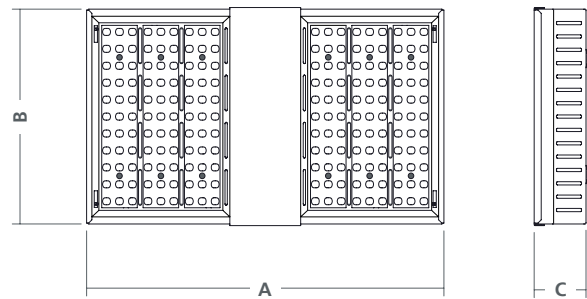

EXPO

HIGH OUTPUT LED LOW BAY/HIGH BAY

5 YR

IP20

IK10

FEATURES

- > High output LED low bay or high bay applications
- > IP54 version also available
- > Can save up to 60% energy
- > TamLite LG1 I-Tech optic designed for low glare applications
- > Suitable for sports halls, industrial and warehousing areas up to 20 metres mounting height
- > TAMTEC LED's
- > Full range of gear options including dimmable, DALI and emergency available
- > CRI: Ra>80
- > Up to 158 lumens per Watt efficacy
- > 50,000 hours lifetime (L70/B50)

CONSTRUCTION

- > Steel body finished in white
- > Supplied with integral driver(s)
- > Supplied with  neutral white (4000K) LED modules

TO SPECIFY ORDER

LED low bay luminaire with 4 or 6 module array as per TamLite 'EXPO' range

INSTALLATION NOTES

Fixed via rear suspension holes and wired via plug-in 3 pole terminal block

Wire guard

Accessories

EXP/WG

Wire guard

HIGH OUTPUT LED LOW BAY/HIGH BAY

Order Code	Description	lm	W	lm/W	A (mm)	B (mm)	C (mm)	kg
EXP630NW	47W - 4000K	6400	47	136	550	330	100	4.10
EXP950NW	69W - 4000K	9500	69	138	550	330	100	4.40
EXP1200NW	76W - 4000K	12000	76	158	550	330	100	4.50
EXP1630NW	115W - 4000K	16300	115	142	550	330	100	4.50
EXP2100NW	156W - 4000K	21000	156	135	550	330	100	4.90
EXP2400NW	183W - 4000K	24000	183	131	550	330	100	4.90
EXP2600NW	204W - 4000K	26000	204	127	550	330	100	4.90
EXP2800NW	227W - 4000K	28000	227	123	550	330	100	4.90